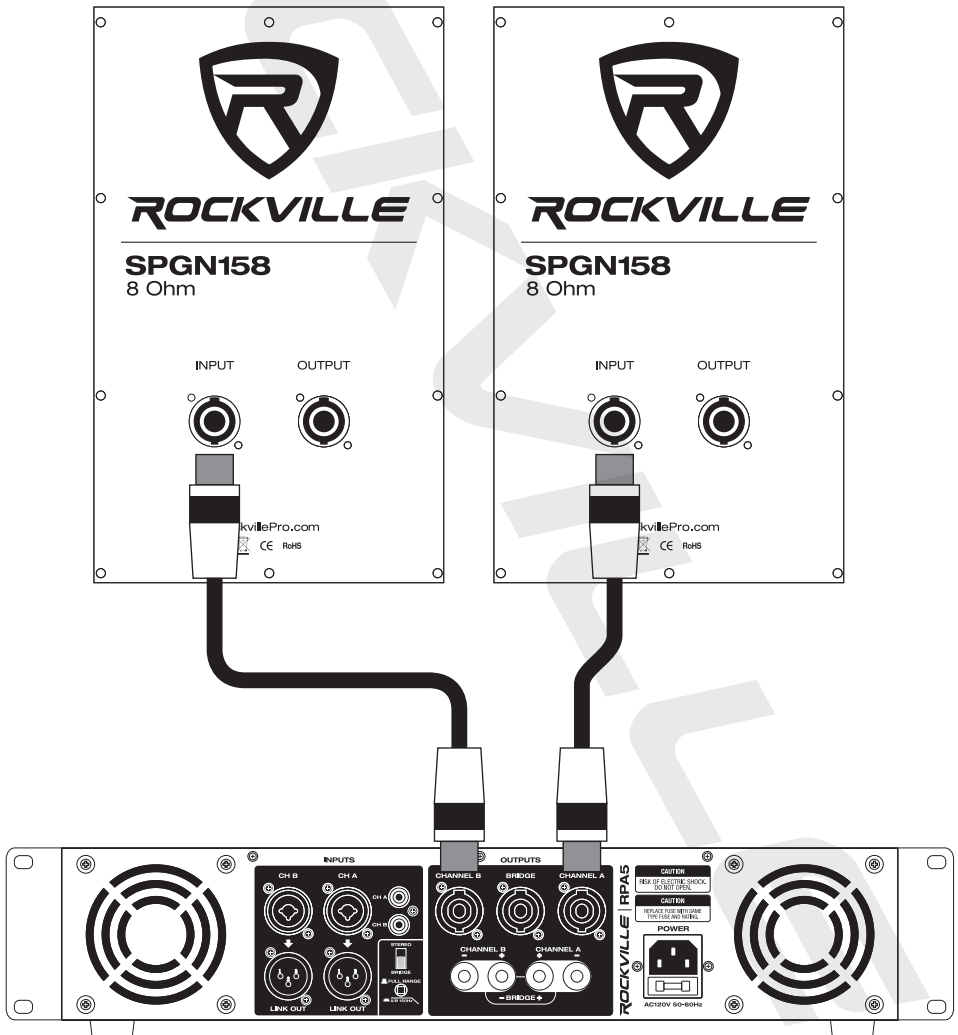

ROCKVILLE

Thank you for purchasing this Rockville Sound Gig SPG/SPGN series pro audio speaker. We are very proud to bring you what we consider to be the absolute best value line pro audio speakers. This project has been a culmination of years of development involving a team of dreamers, engineers, designers and marketing gurus. Proudly conceived and developed in the USA, Rockville pro audio speakers are designed and engineered by a team of music enthusiasts, DJ's and musicians. We have spared no expense in manufacturing these speakers to meet the highest quality standards. With proper care and installation these speakers will provide you with the highest levels of sound quality. We hope that this speaker will bring you years of performance and reliability. Our goal to you and to your audience is to hear "live performance sound" the way it was meant to be experienced.

Configurations: SpeakOn to SpeakOn

Outputs may be used to daisy chain multiple units.

OWNER'S MANUAL

SOUND GIG
SPG/SPGN SERIES

ROCKVILLE

RockvillePro.com

Configurations:

SpeakOn to Banana Plug

Outputs may be used to daisy chain multiple units.