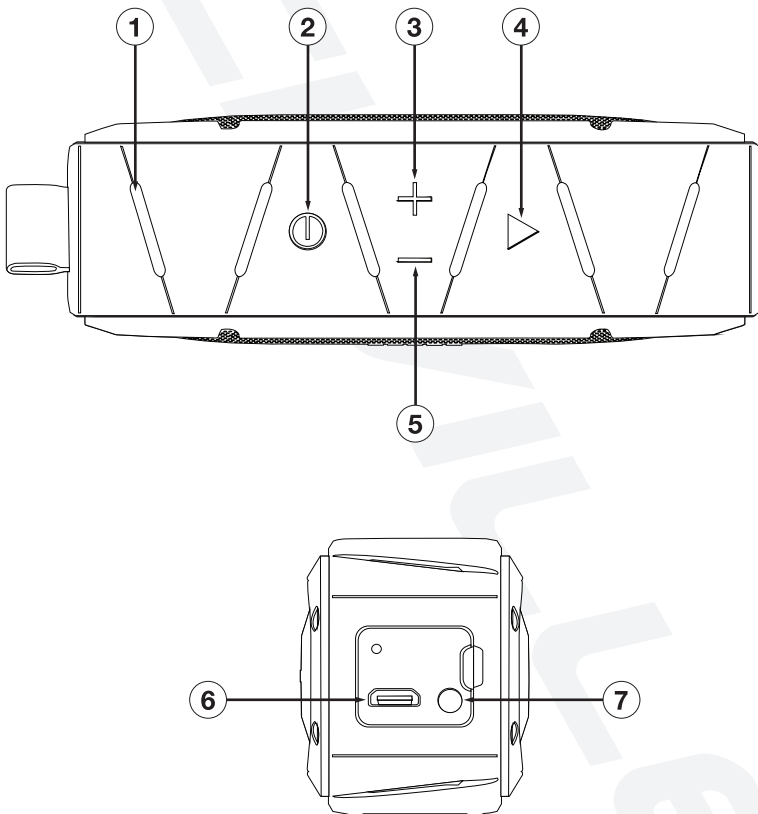

Functions

1. LED indicator
2. Power On/Off
3. Next/Volume +
4. Play/Pause/Hands free calling
5. Previous/Volume -
6. Micro USB charging port
7. 3.5mm Aux input