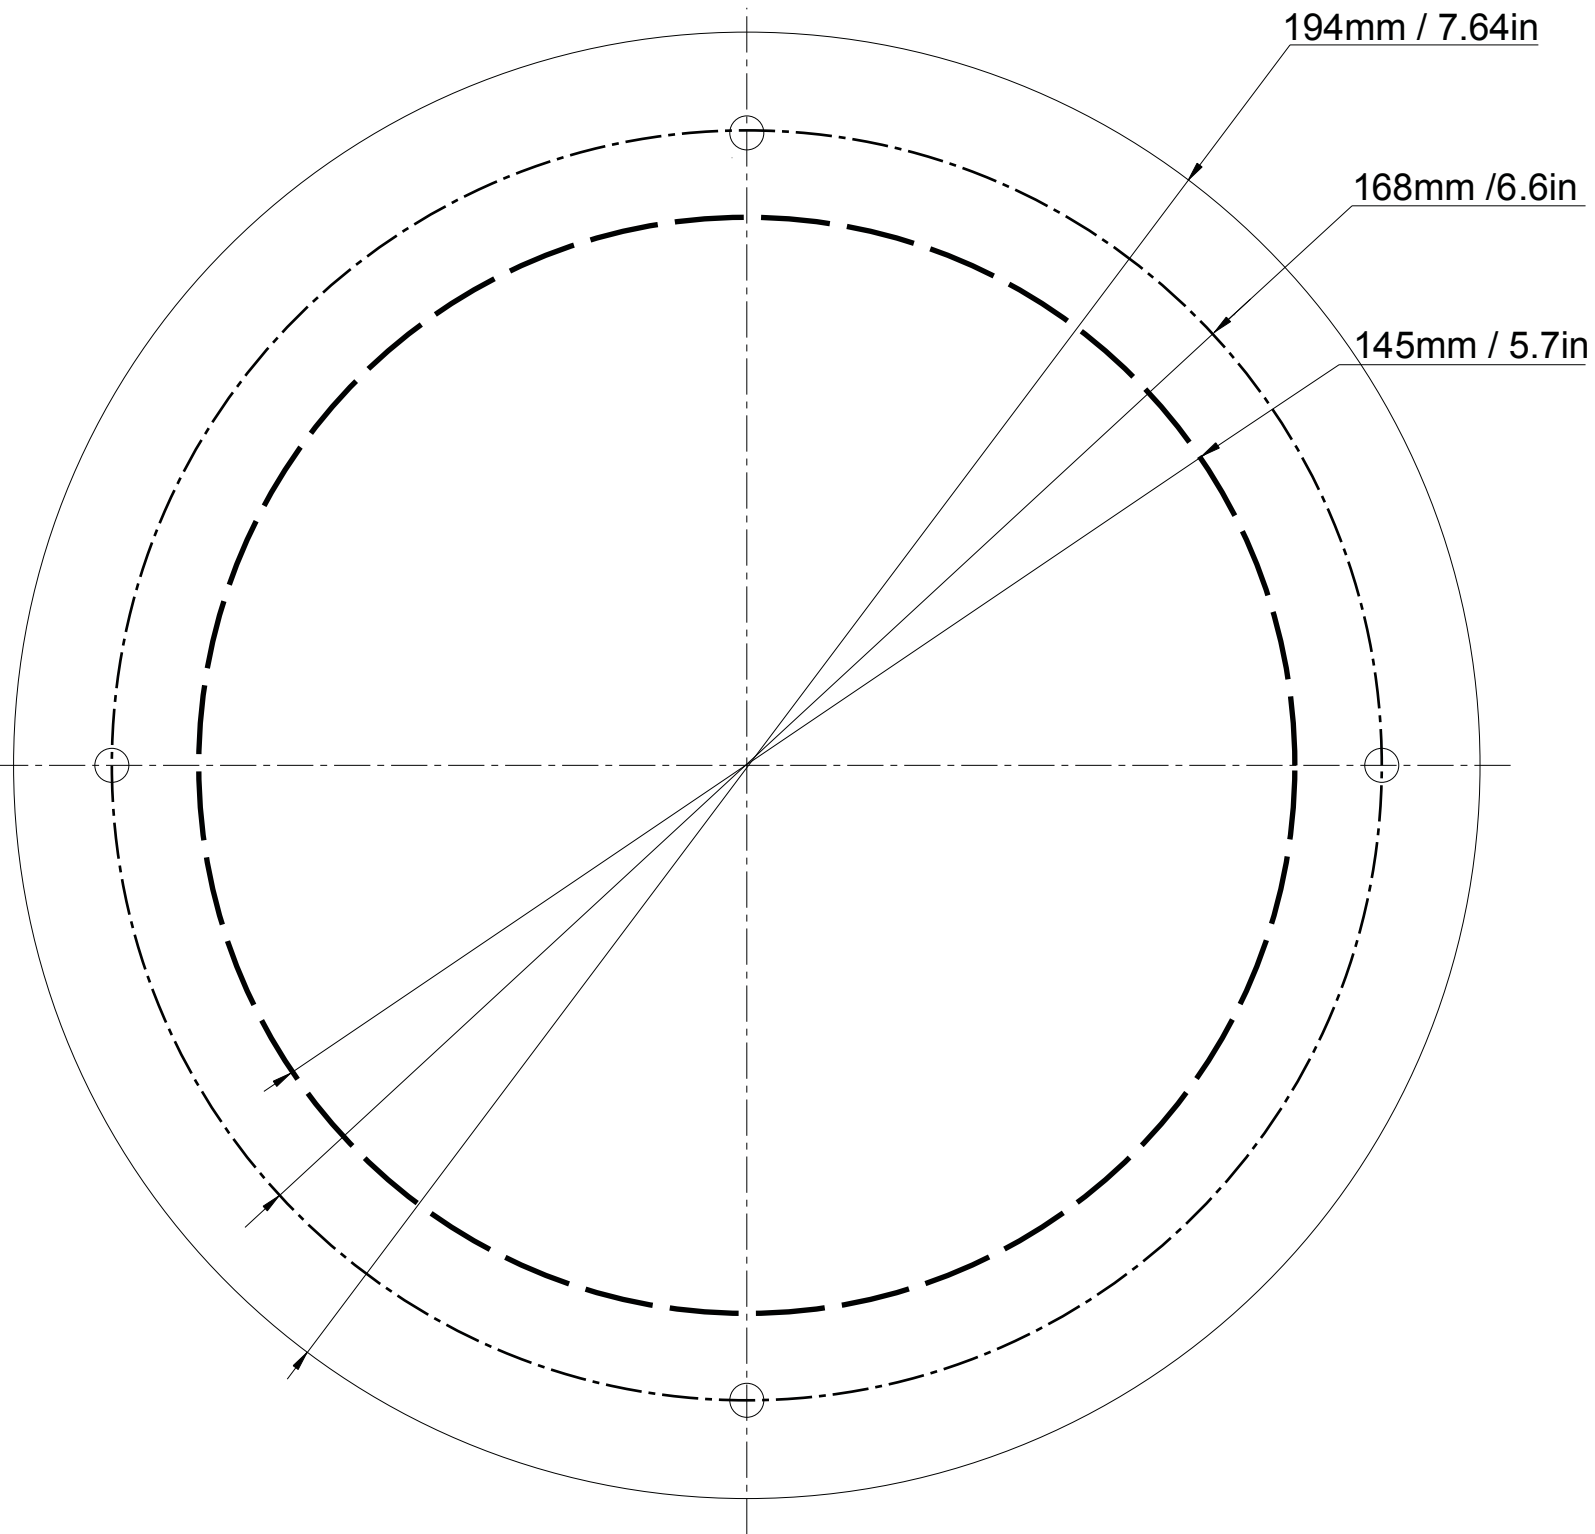

ROCKVILLE RMSTS65

Cutting Template