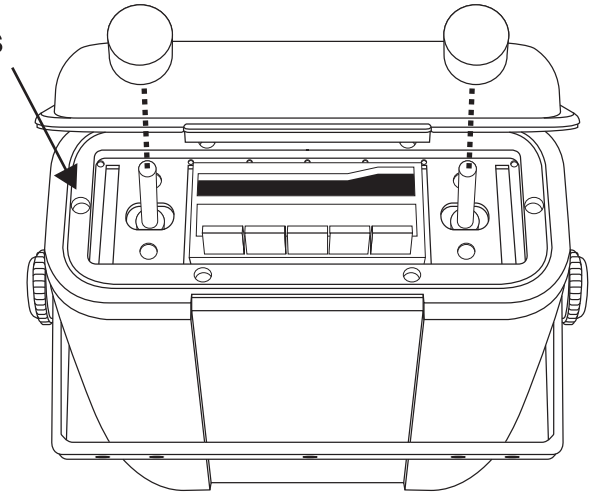

RMH200

SHAFT STYLE DUAL KNOB RADIO

REPLACE COVER / REPLACE SCREWS / ATTACH KNOBS

REMOVE SCREWS (6) / REMOVE COVER / CONNECT
BUILT-IN CABLES / INSERT RADIO

SINGLE DIN RADIO

DETACH PLATE

REPLACE COVER / REPLACE SCREWS

REMOVE SCREWS / REMOVE COVER / CONNECT BUILT-IN CABLES / INSERT RADIO