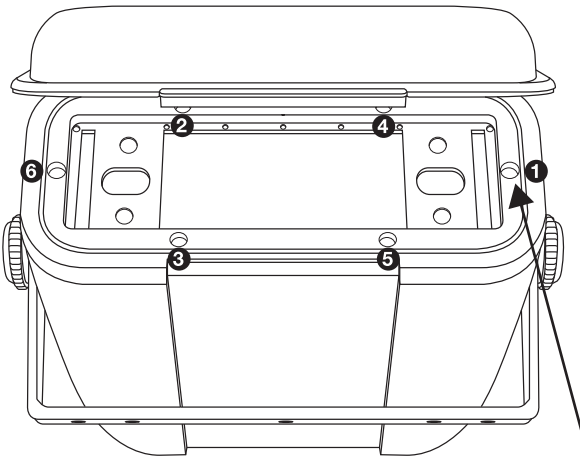

RMH200

SHAFT STYLE DUAL KNOB RADIO

REPLACE COVER / REPLACE SCREWS / ATTACH KNOBS

REMOVE SCREWS (6) / REMOVE COVER / CONNECT
BUILT-IN CABLES / INSERT RADIO

SINGLE DIN RADIO

DETACH PLATE

REPLACE COVER / REPLACE SCREWS

REMOVE SCREWS / REMOVE COVER / CONNECT BUILT-IN CABLES / INSERT RADIO