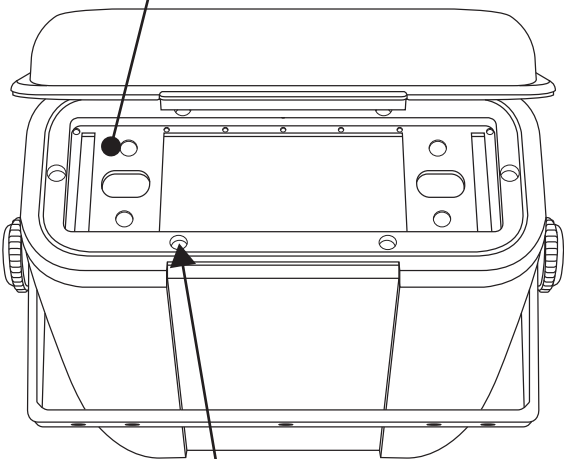

RMH200

SHAFT STYLE DUAL KNOB RADIO

REPLACE COVER / REPLACE SCREWS / ATTACH KNOBS

REMOVE SCREWS (6) / REMOVE COVER / CONNECT
BUILT-IN CABLES / INSERT RADIO

SINGLE DIN RADIO

DETACH PLATE

REPLACE COVER / REPLACE SCREWS

REMOVE SCREWS / REMOVE COVER / CONNECT BUILT-IN CABLES / INSERT RADIO