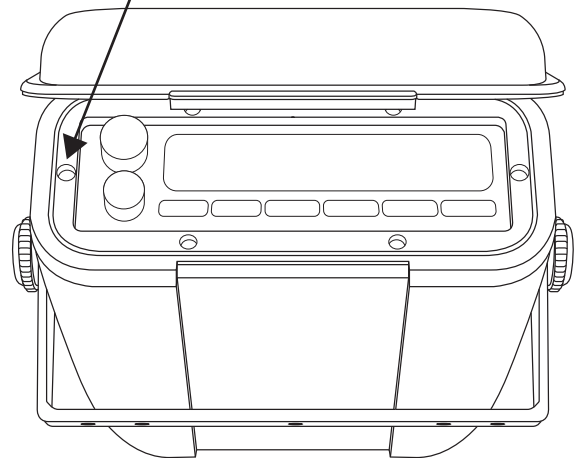

RMH200

SHAFT STYLE DUAL KNOB RADIO

REPLACE COVER / REPLACE SCREWS / ATTACH KNOBS

REMOVE SCREWS (6) / REMOVE COVER / CONNECT
BUILT-IN CABLES / INSERT RADIO

SINGLE DIN RADIO

DETACH PLATE

REPLACE COVER / REPLACE SCREWS

REMOVE SCREWS / REMOVE COVER / CONNECT BUILT-IN CABLES / INSERT RADIO