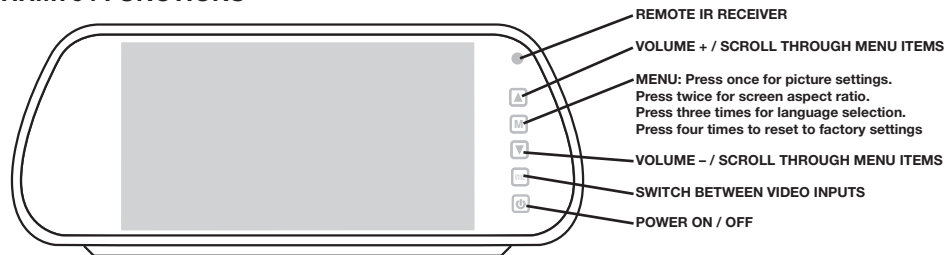

RRM704 FUNCTIONS

RMD701 FUNCTIONS