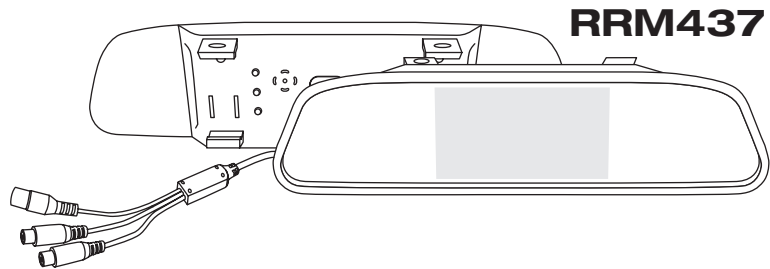

# ROCKVILLE

REAR VIEW MONITOR OWNER'S MANUAL