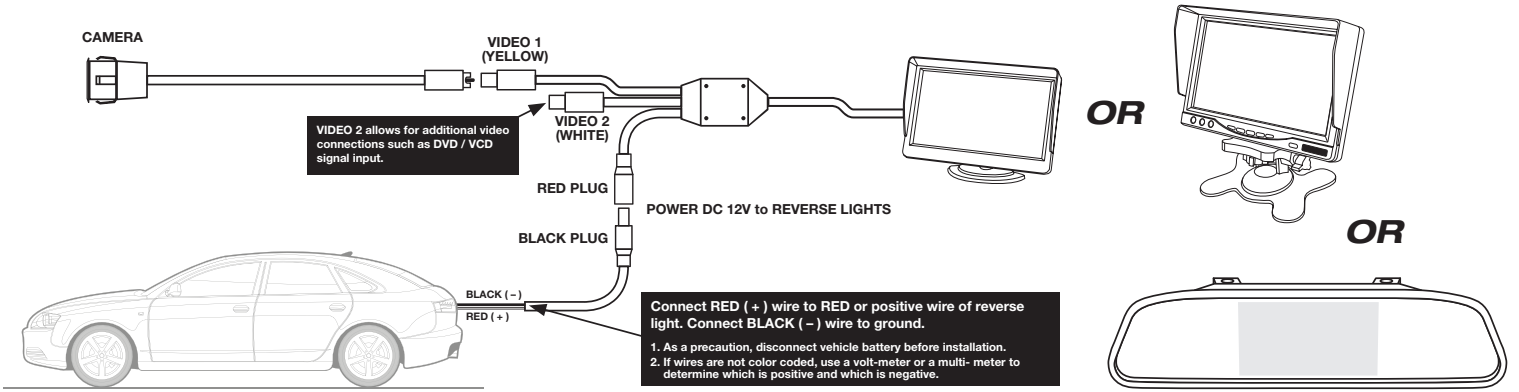

WIRING DIAGRAM FOR RRM437 / RMD403 / RMD701