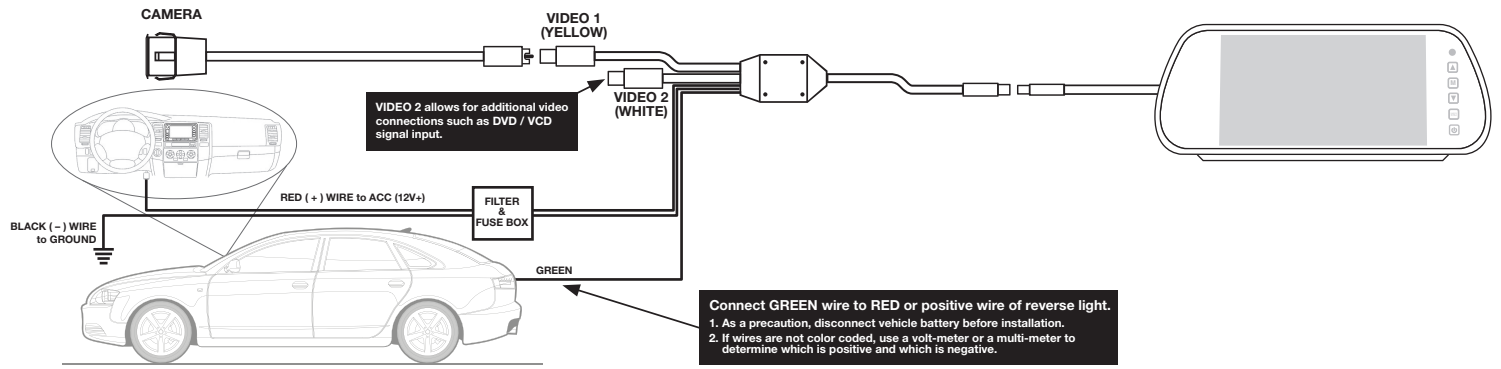

WIRING DIAGRAM RRM704