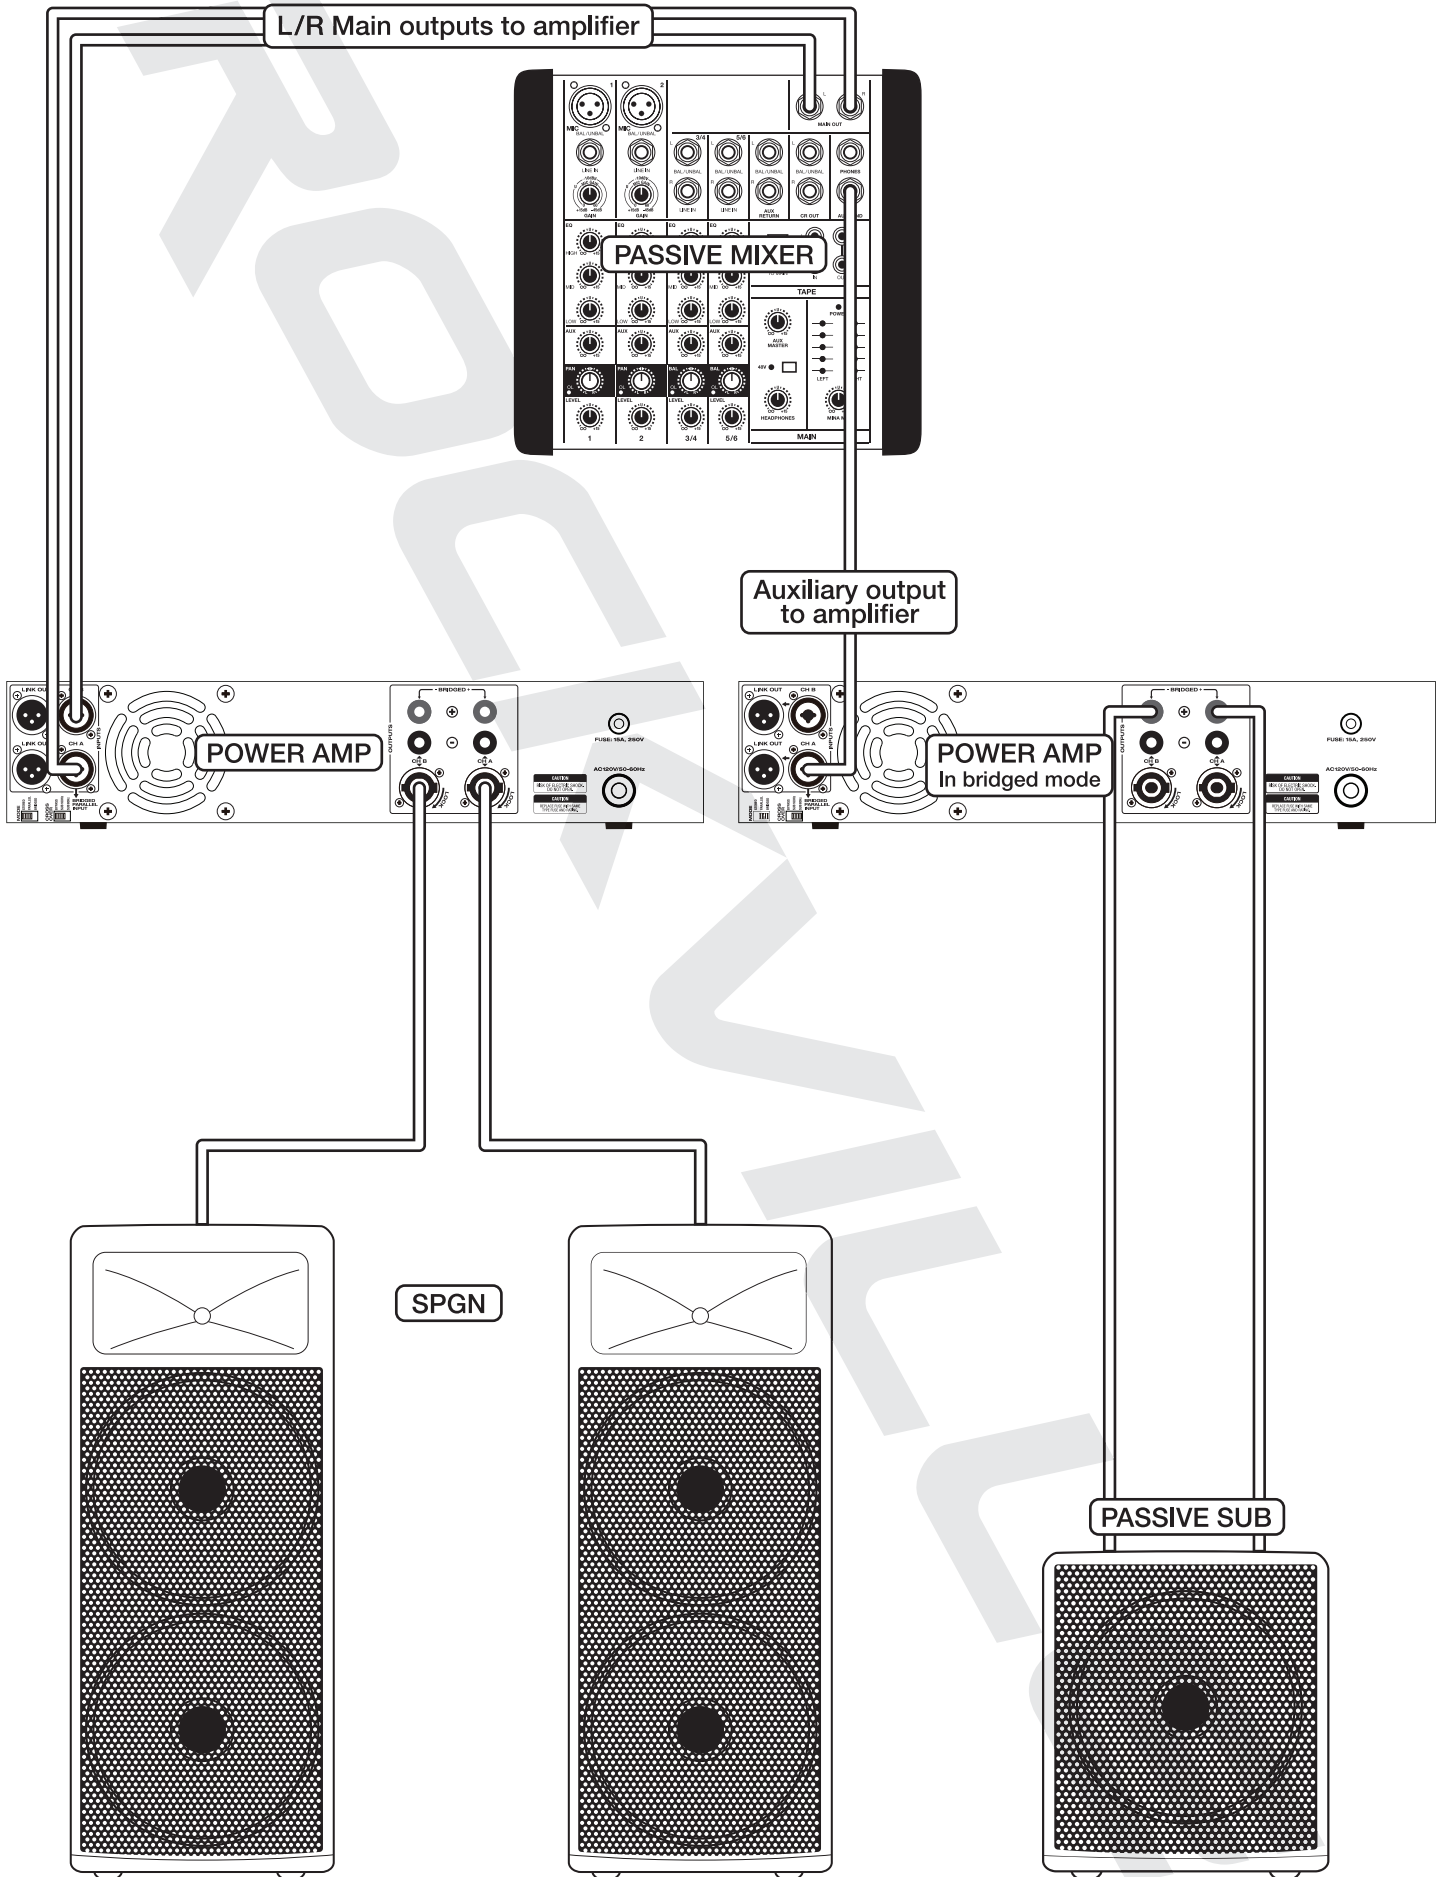

ROCKVILLE

OWNER'S MANUAL

SPGN254/SPGN258
DUAL 15" PASSIVE SPEAKER

Thank you for purchasing this Rockville SPGN series dual 15" passive speaker.

Please read this installation guide carefully for proper use of your SPGN series dual 15" passive speaker. Should you need technical assistance please call our technical help line at 1-646-758-0144, Monday through Friday, 9am to 5pm EST.

Configurations:

Passive Mixer w/Passive Sub

Passive Mixer w/Passive Monitors

Passive Mixer w/Passive Sub and Passive Monitors

Powered Mixer w/Passive Sub and Passive Monitors

Powered Mixer w/Powered Sub and Passive Monitors

Powered Mixer w/Powered Sub and Powered Monitors

Specifications/Features:

- 750 Watts RMS/1500 Watts Program Power/3000 Watts Peak
- Built-in High Quality Cross-over
- Dual High Power 15" Long-throw Woofers
- 2" KSV Voice Coils
- 51 Oz Magnets
- 1.75" Compression Horn Drivers
- Frequency Response: 45Hz – 20kHz
- Cross-over Frequency: 2.5kHz
- Sensitivity: 99dB @ 1w/1m
- Maximum SPL @ 1w/1m: 128dB
- Impedance SPGN254: 4 ohm
- Impedance SPGN258: 8 ohm
- Nominal Dispersion: 110° – 40°
- Versatile trapezoidal enclosure design allows different positioning
- Speakon input and Speakon output
- Built-in handle and wheels for easy transport
- Built-in storage compartment
- Rugged high impact ABS enclosure