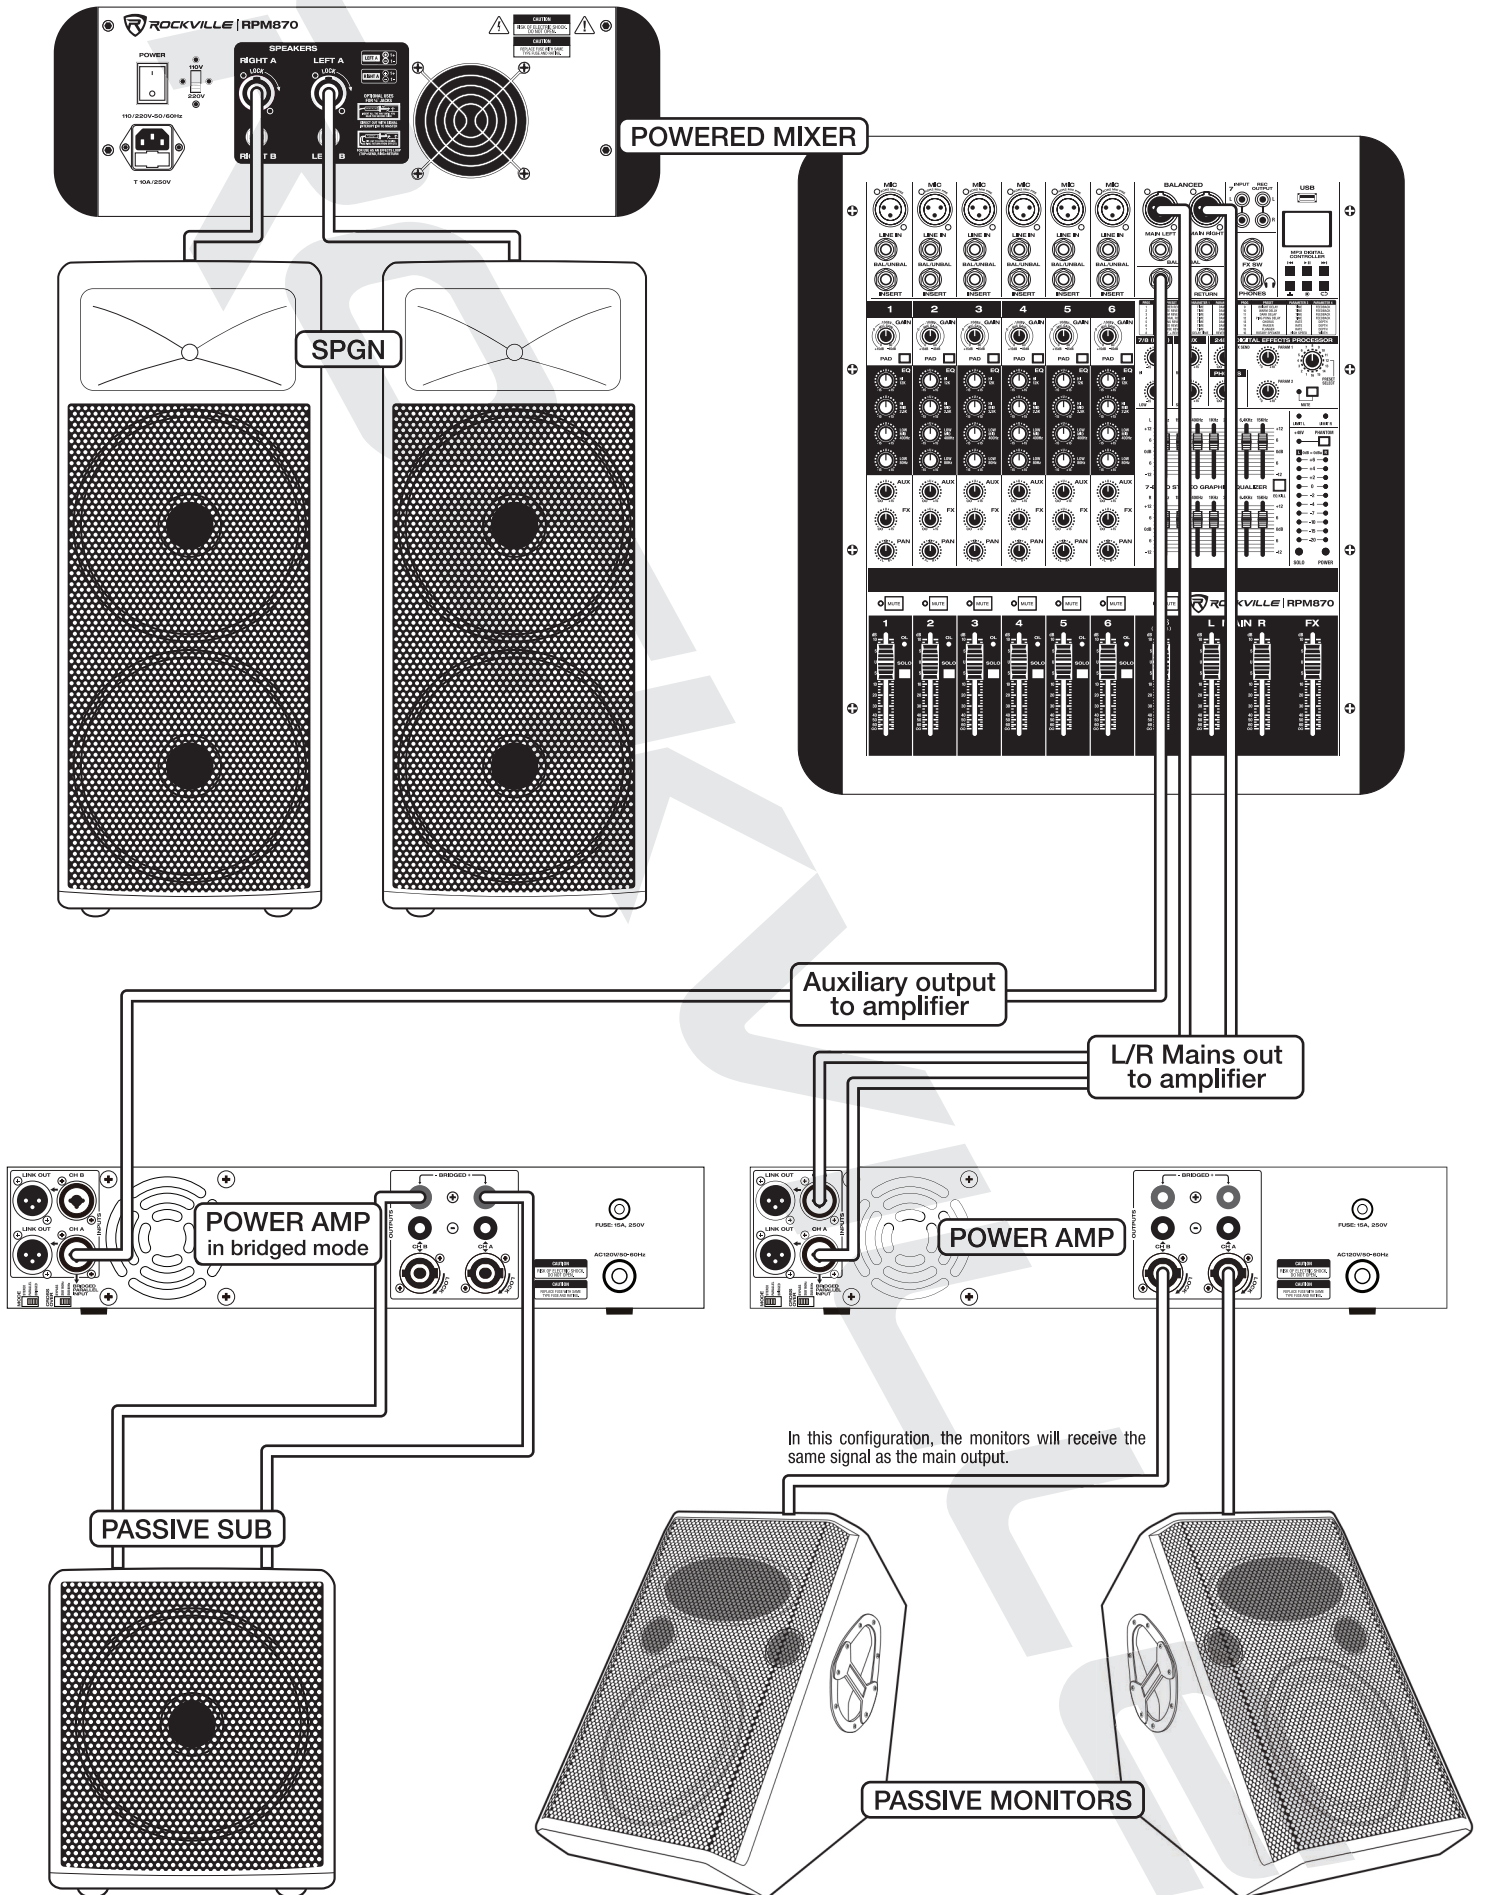

Configurations:

Passive Mixer w/Passive Sub

Passive Mixer w/Passive Monitors

Passive Mixer w/Passive Sub and Passive Monitors

Powered Mixer w/Passive Sub and Passive Monitors

Powered Mixer w/Powered Sub and Passive Monitors

Powered Mixer w/Powered Sub and Powered Monitors

Specifications/Features:

- 750 Watts RMS/1500 Watts Program Power/3000 Watts Peak
- Built-in High Quality Cross-over
- Dual High Power 15" Long-throw Woofers
- 2" KSV Voice Coils
- 51 Oz Magnets
- 1.75" Compression Horn Drivers
- Frequency Response: 45Hz – 20kHz
- Cross-over Frequency: 2.5kHz
- Sensitivity: 99dB @ 1w/1m
- Maximum SPL @ 1w/1m: 128dB
- Impedance SPGN254: 4 ohm
- Impedance SPGN258: 8 ohm
- Nominal Dispersion: 110° – 40°
- Versatile trapezoidal enclosure design allows different positioning
- Speakon input and Speakon output
- Built-in handle and wheels for easy transport
- Built-in storage compartment
- Rugged high impact ABS enclosure