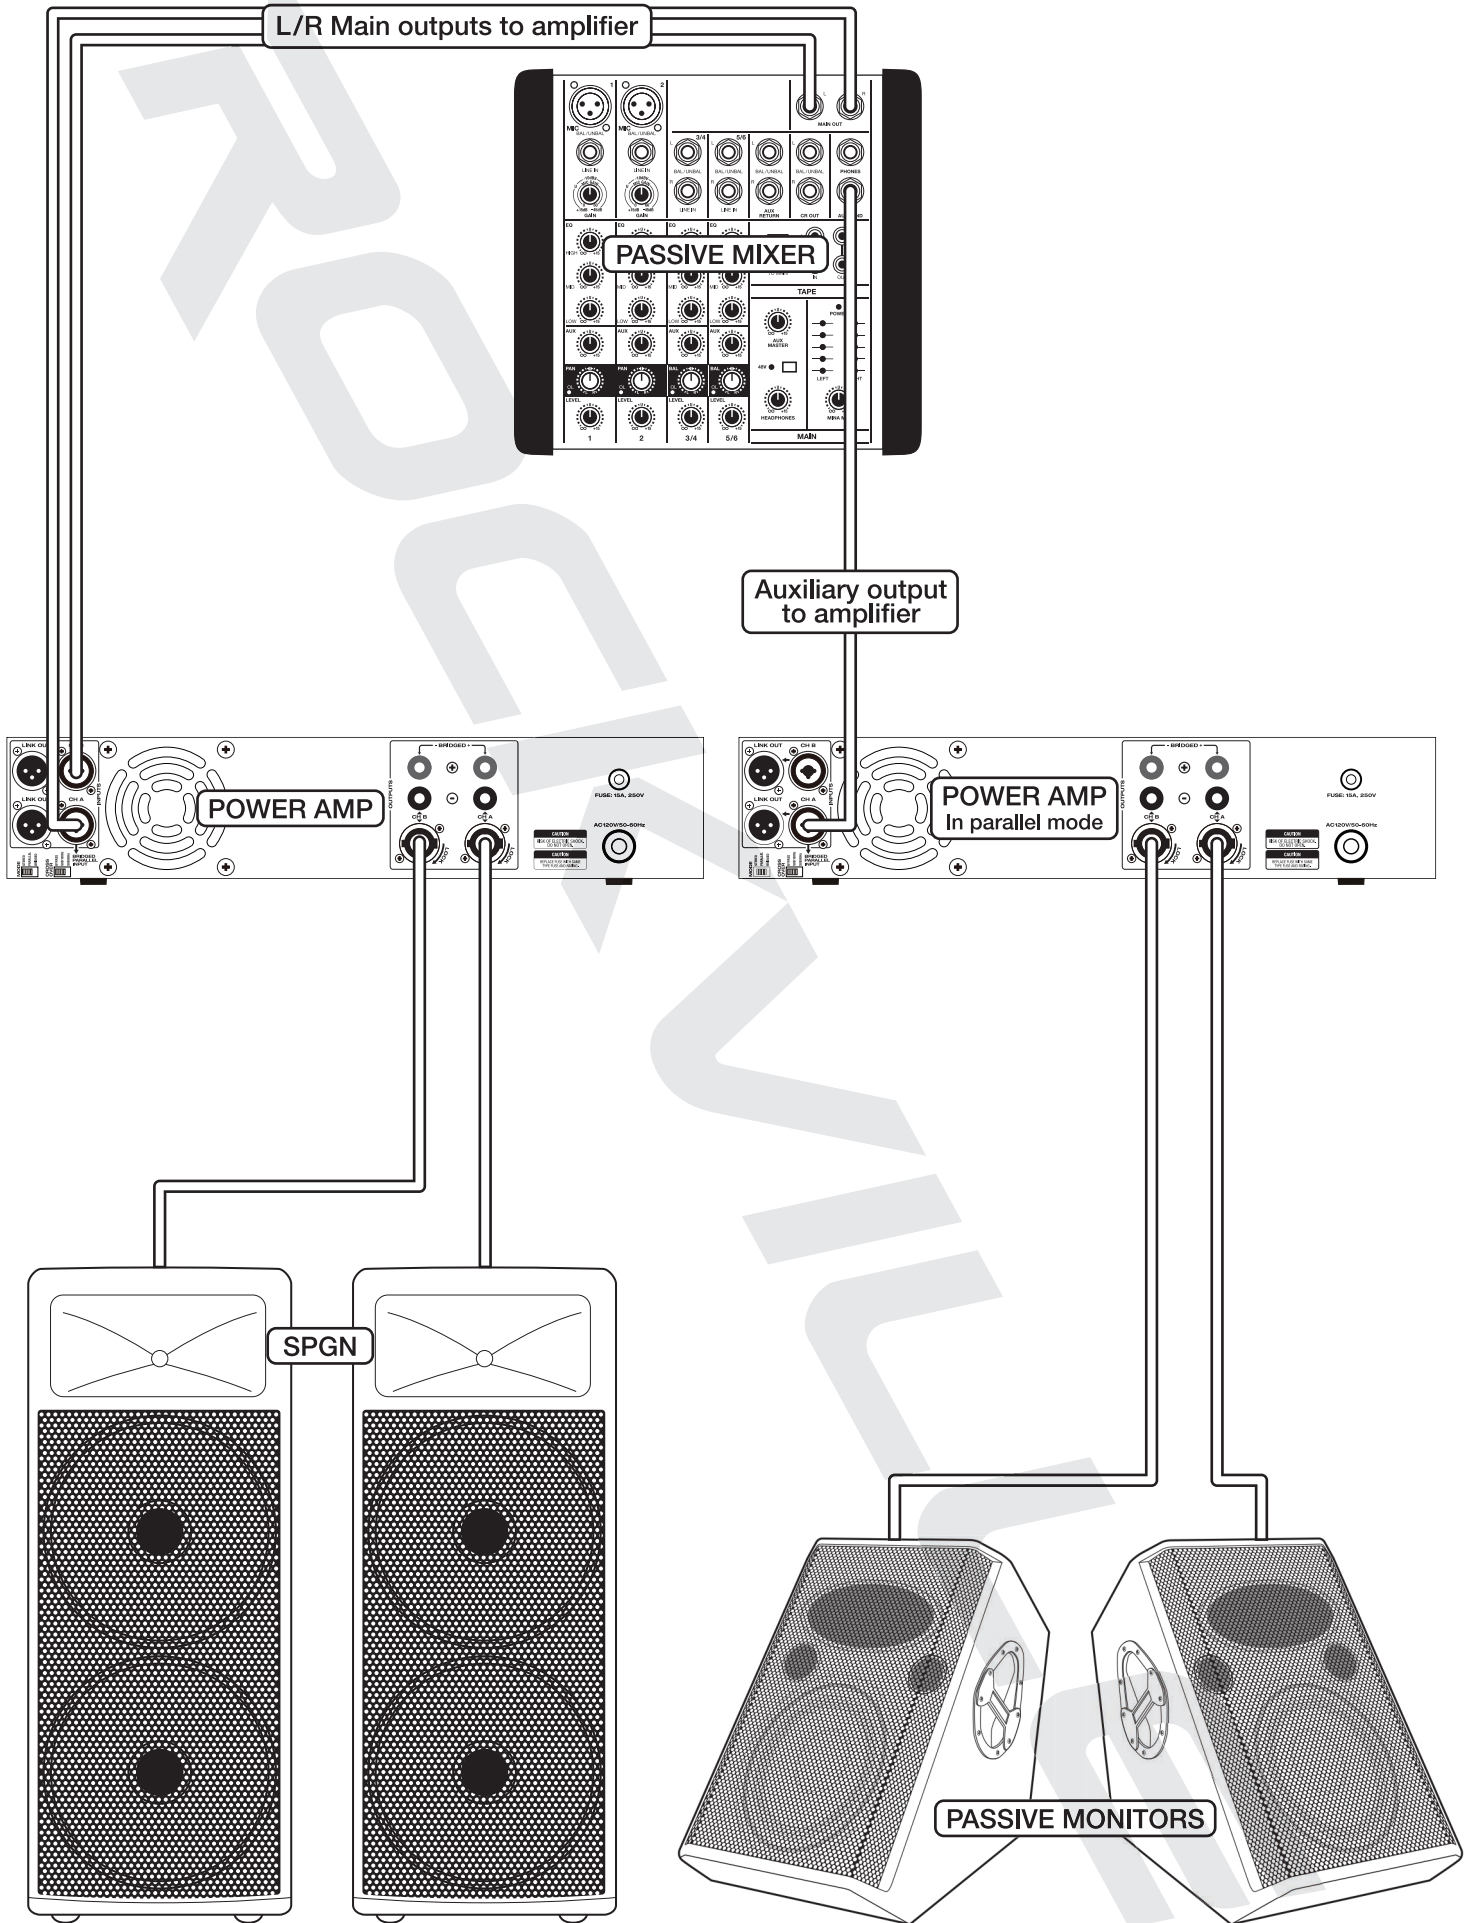

ROCKVILLE

OWNER'S MANUAL

SPGN254/SPGN258
DUAL 15" PASSIVE SPEAKER

Thank you for purchasing this Rockville SPGN series dual 15" passive speaker.

Please read this installation guide carefully for proper use of your SPGN series dual 15" passive speaker. Should you need technical assistance please call our technical help line at 1-646-758-0144, Monday through Friday, 9am to 5pm EST.

Configurations:

Passive Mixer w/Passive Sub

Passive Mixer w/Passive Monitors

Passive Mixer w/Passive Sub and Passive Monitors

Powered Mixer w/Passive Sub and Passive Monitors

Powered Mixer w/Powered Sub and Passive Monitors

Powered Mixer w/Powered Sub and Powered Monitors

Specifications/Features:

- 750 Watts RMS/1500 Watts Program Power/3000 Watts Peak
- Built-in High Quality Cross-over
- Dual High Power 15" Long-throw Woofers
- 2" KSV Voice Coils
- 51 Oz Magnets
- 1.75" Compression Horn Drivers
- Frequency Response: 45Hz – 20kHz
- Cross-over Frequency: 2.5kHz
- Sensitivity: 99dB @ 1w/1m
- Maximum SPL @ 1w/1m: 128dB
- Impedance SPGN254: 4 ohm
- Impedance SPGN258: 8 ohm
- Nominal Dispersion: 110° – 40°
- Versatile trapezoidal enclosure design allows different positioning
- Speakon input and Speakon output
- Built-in handle and wheels for easy transport
- Built-in storage compartment
- Rugged high impact ABS enclosure