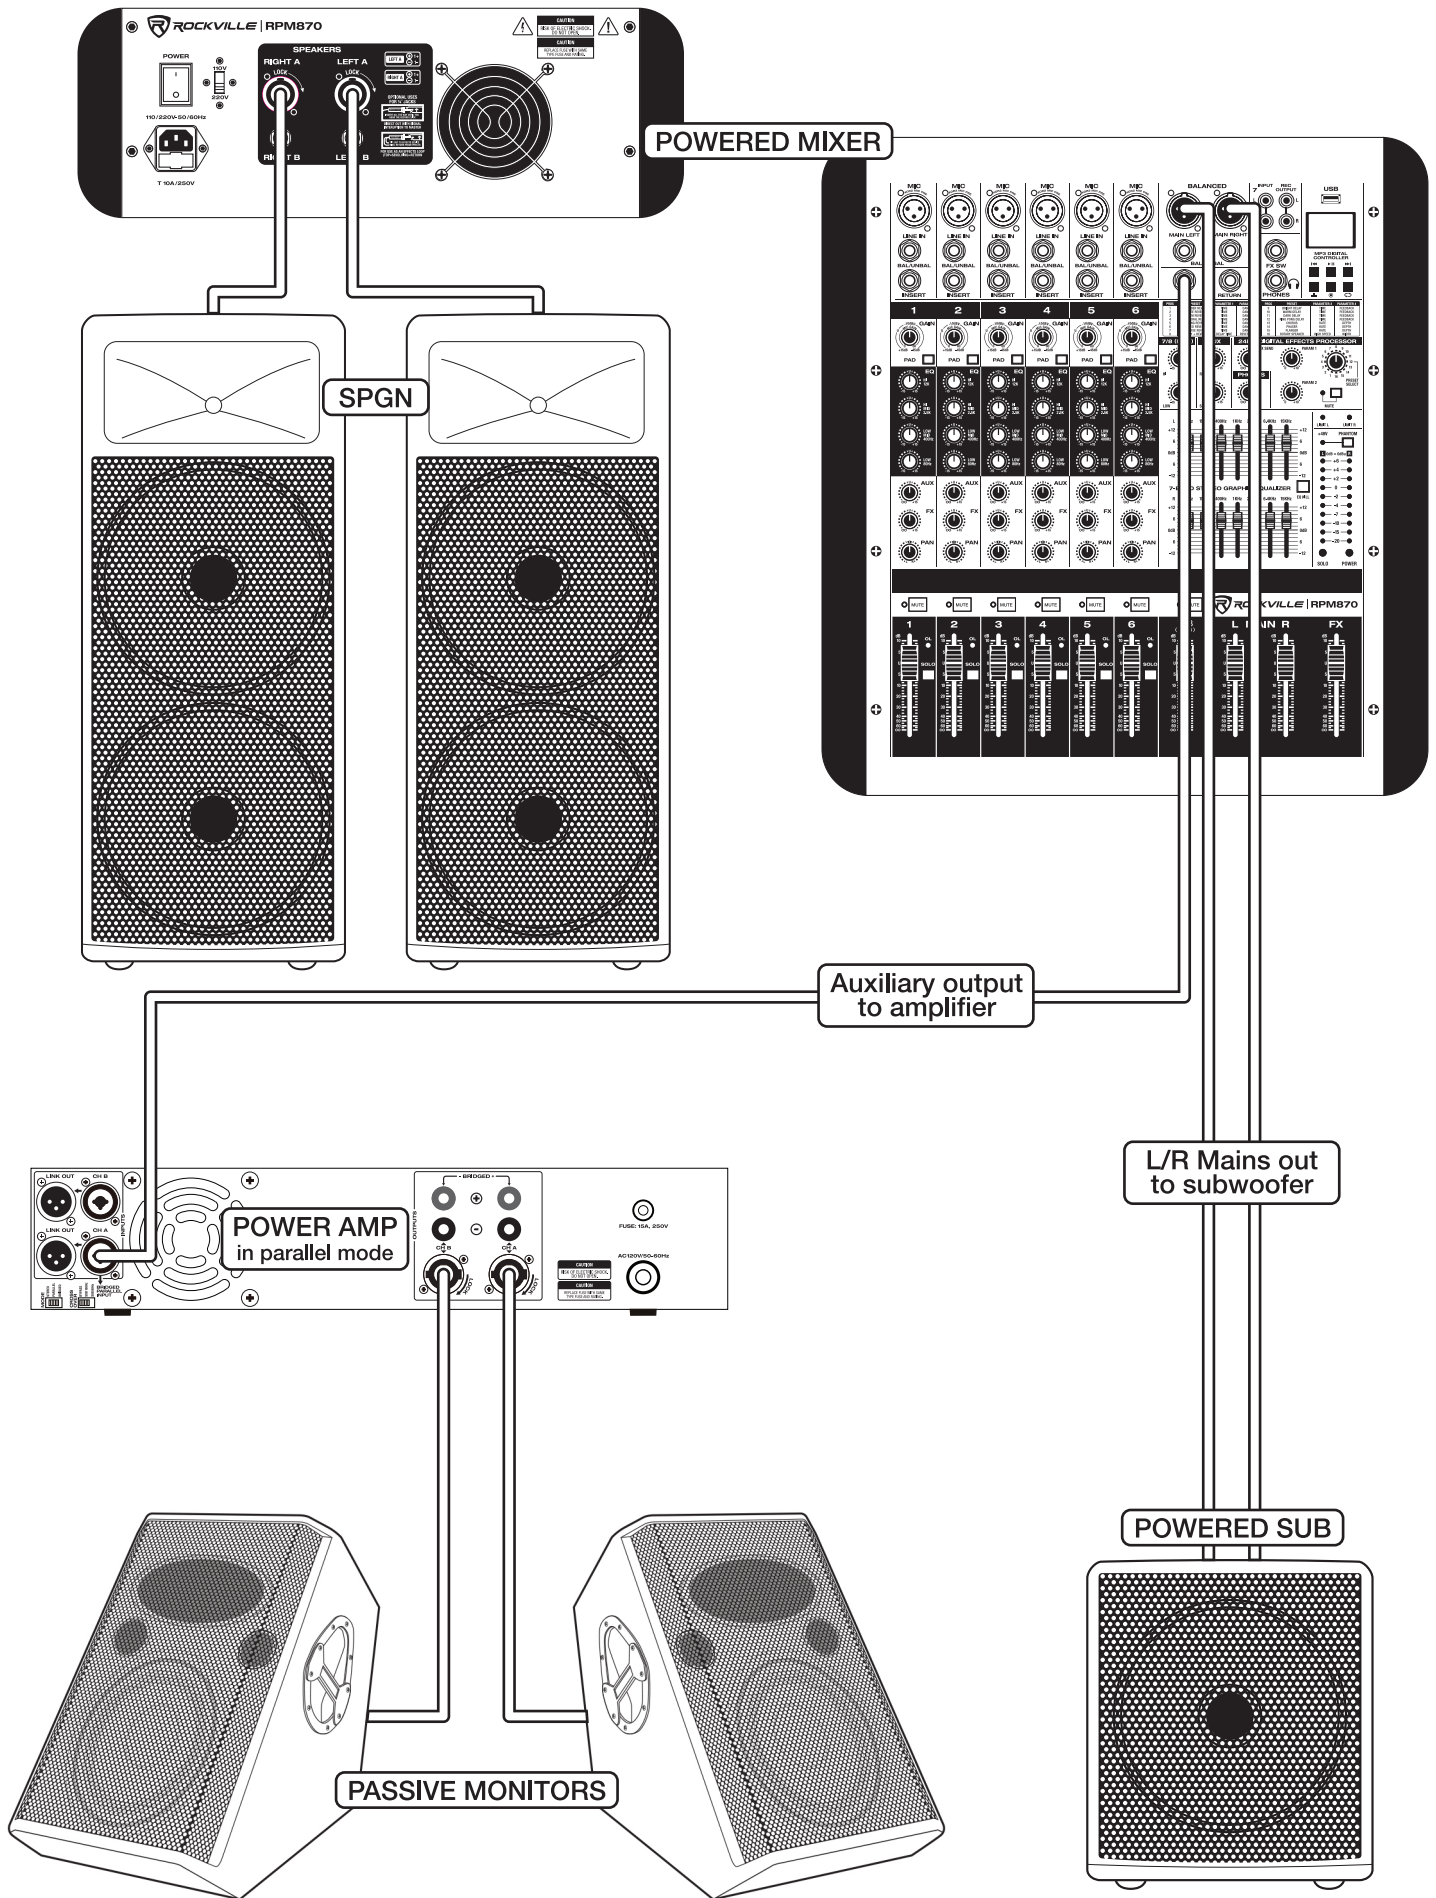

Configurations:

Passive Mixer w/Passive Sub

Passive Mixer w/Passive Monitors

Passive Mixer w/Passive Sub and Passive Monitors

Powered Mixer w/Passive Sub and Passive Monitors

Powered Mixer w/Powered Sub and Passive Monitors

Powered Mixer w/Powered Sub and Powered Monitors

Specifications/Features:

- 750 Watts RMS/1500 Watts Program Power/3000 Watts Peak
- Built-in High Quality Cross-over
- Dual High Power 15" Long-throw Woofers
- 2" KSV Voice Coils
- 51 Oz Magnets
- 1.75" Compression Horn Drivers
- Frequency Response: 45Hz – 20kHz
- Cross-over Frequency: 2.5kHz
- Sensitivity: 99dB @ 1w/1m
- Maximum SPL @ 1w/1m: 128dB
- Impedance SPGN254: 4 ohm
- Impedance SPGN258: 8 ohm
- Nominal Dispersion: 110° – 40°
- Versatile trapezoidal enclosure design allows different positioning
- Speakon input and Speakon output
- Built-in handle and wheels for easy transport
- Built-in storage compartment
- Rugged high impact ABS enclosure