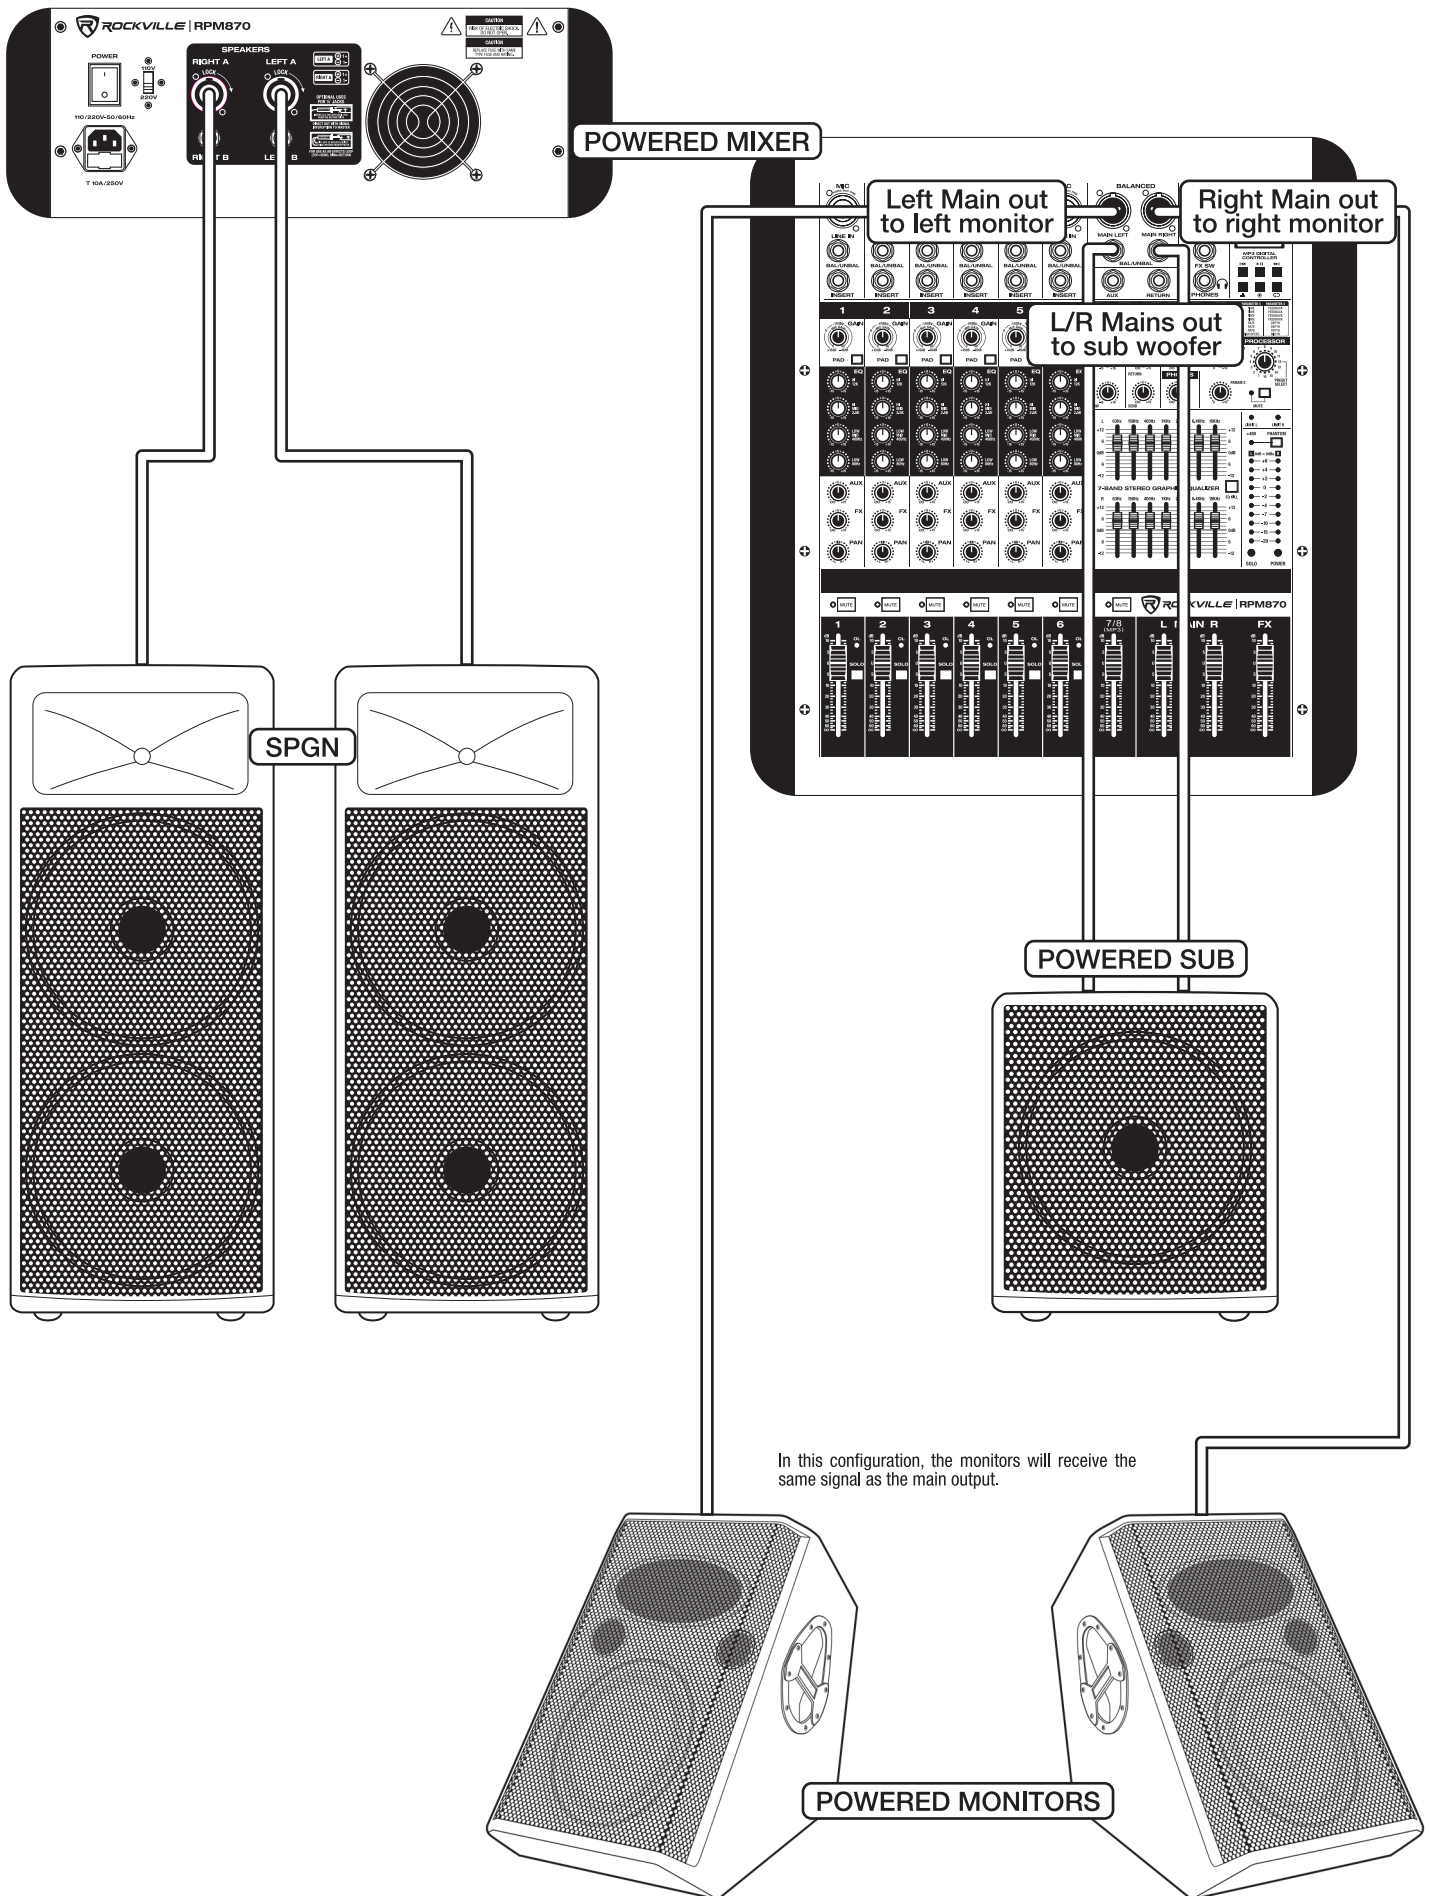

Configurations:

Passive Mixer w/Passive Sub

Passive Mixer w/Passive Monitors

Passive Mixer w/Passive Sub and Passive Monitors

Powered Mixer w/Passive Sub and Passive Monitors

Powered Mixer w/Powered Sub and Passive Monitors

Powered Mixer w/Powered Sub and Powered Monitors

Specifications/Features:

- 750 Watts RMS/1500 Watts Program Power/3000 Watts Peak
- Built-in High Quality Cross-over
- Dual High Power 15" Long-throw Woofers
- 2" KSV Voice Coils
- 51 Oz Magnets
- 1.75" Compression Horn Drivers
- Frequency Response: 45Hz – 20kHz
- Cross-over Frequency: 2.5kHz
- Sensitivity: 99dB @ 1w/1m
- Maximum SPL @ 1w/1m: 128dB
- Impedance SPGN254: 4 ohm
- Impedance SPGN258: 8 ohm
- Nominal Dispersion: 110° – 40°
- Versatile trapezoidal enclosure design allows different positioning
- Speakon input and Speakon output
- Built-in handle and wheels for easy transport
- Built-in storage compartment
- Rugged high impact ABS enclosure