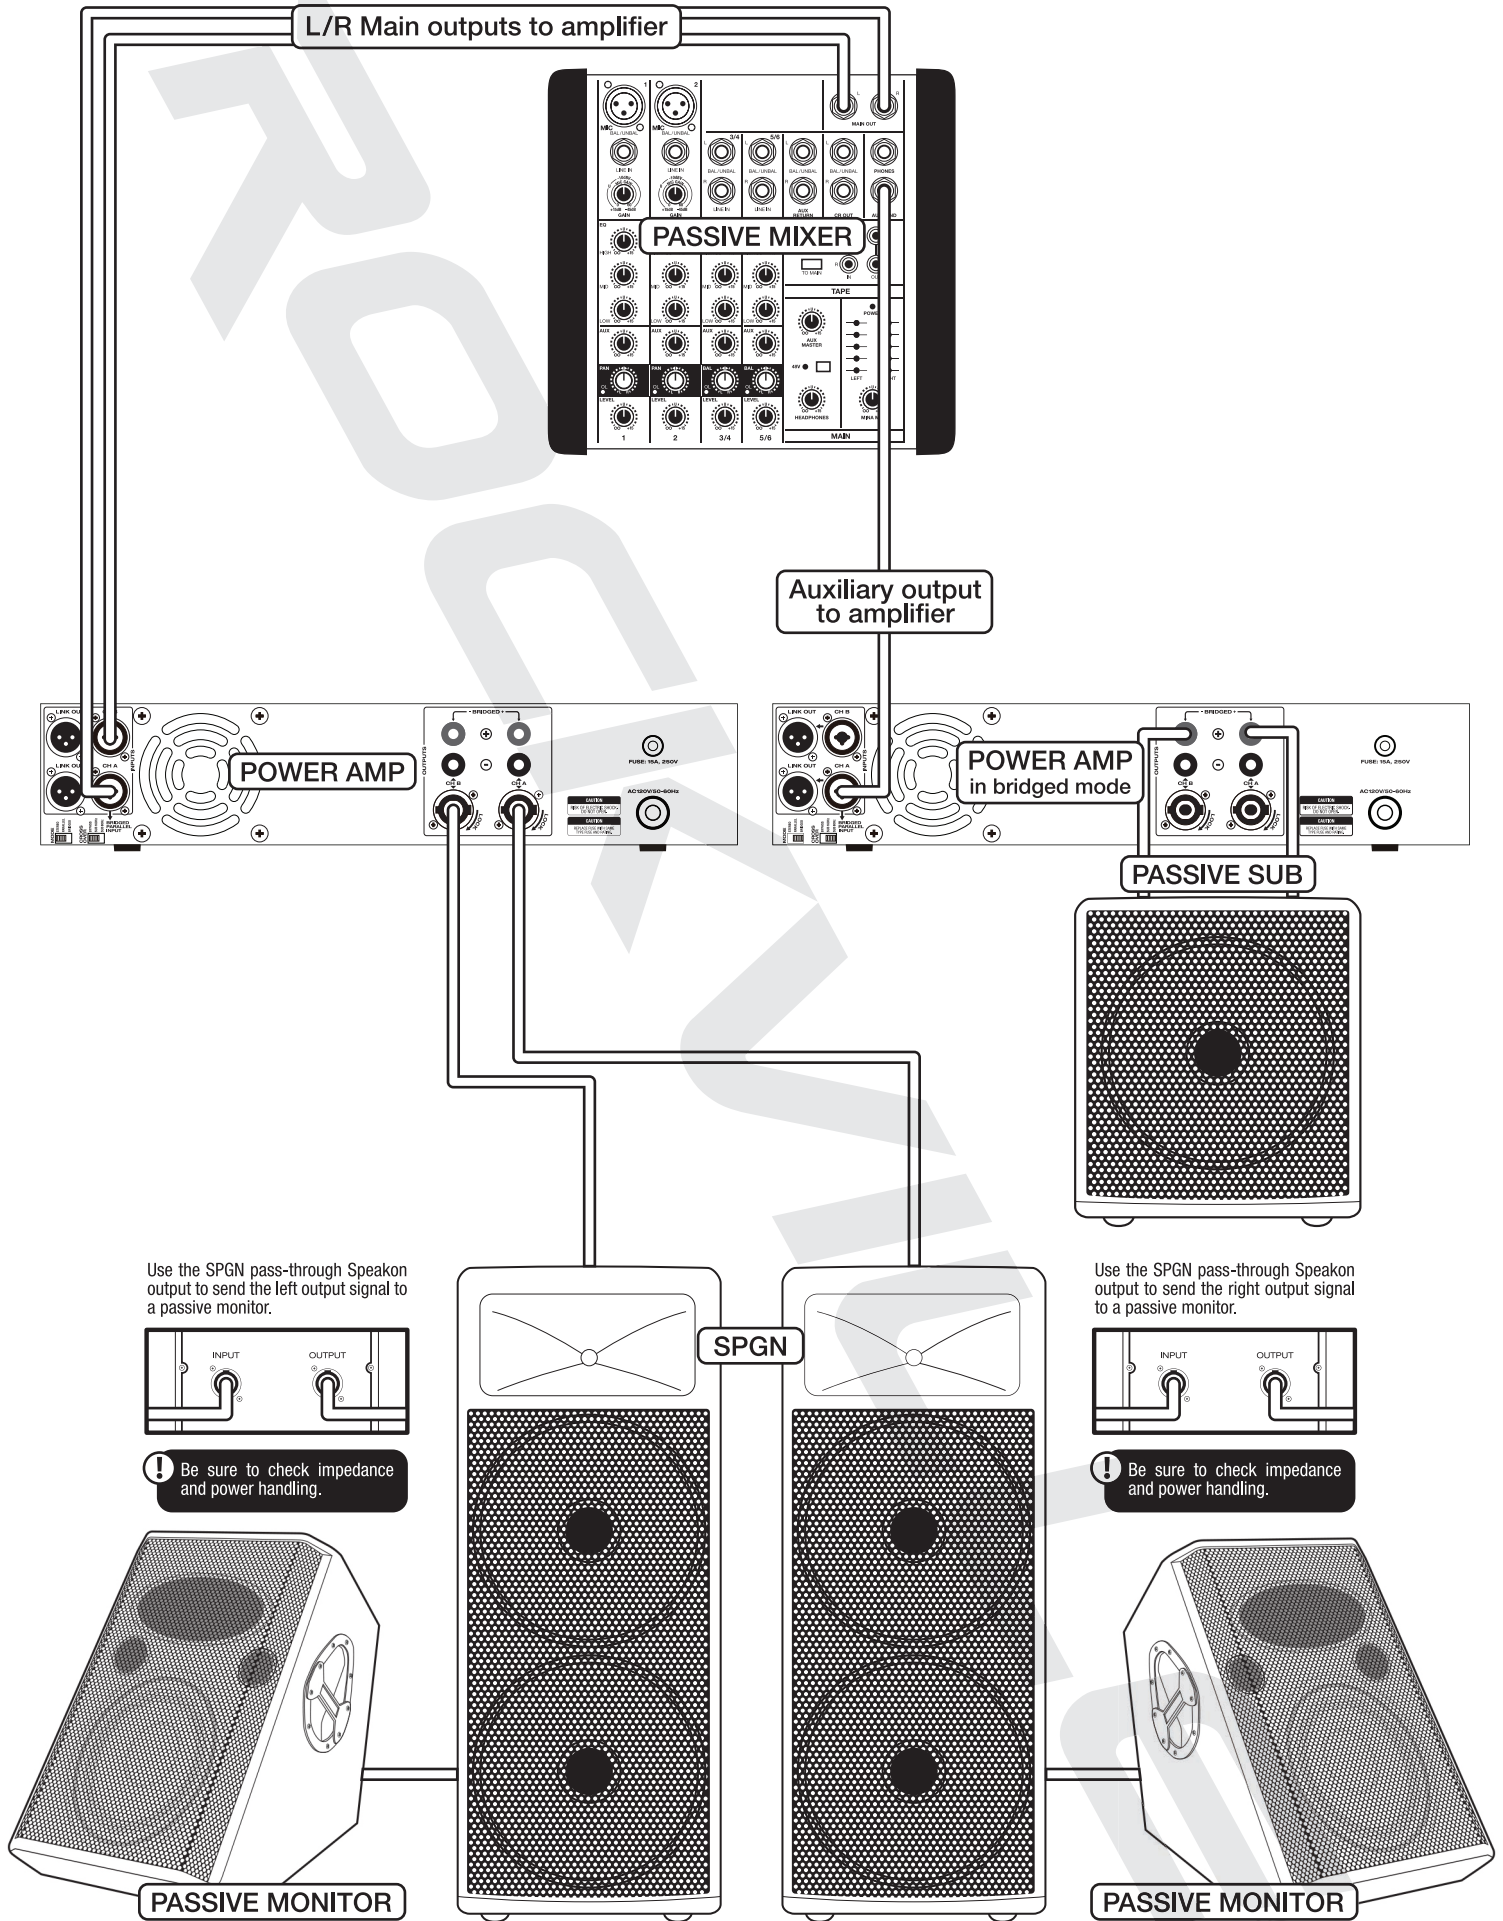

Configurations:

Passive Mixer w/Passive Sub

Passive Mixer w/Passive Monitors

Passive Mixer w/Passive Sub and Passive Monitors

Powered Mixer w/Passive Sub and Passive Monitors

Powered Mixer w/Powered Sub and Passive Monitors

Powered Mixer w/Powered Sub and Powered Monitors

Specifications/Features:

- 750 Watts RMS/1500 Watts Program Power/3000 Watts Peak
- Built-in High Quality Cross-over
- Dual High Power 15" Long-throw Woofers
- 2" KSV Voice Coils
- 51 Oz Magnets
- 1.75" Compression Horn Drivers
- Frequency Response: 45Hz – 20kHz
- Cross-over Frequency: 2.5kHz
- Sensitivity: 99dB @ 1w/1m
- Maximum SPL @ 1w/1m: 128dB
- Impedance SPGN254: 4 ohm
- Impedance SPGN258: 8 ohm
- Nominal Dispersion: 110° – 40°
- Versatile trapezoidal enclosure design allows different positioning
- Speakon input and Speakon output
- Built-in handle and wheels for easy transport
- Built-in storage compartment
- Rugged high impact ABS enclosure